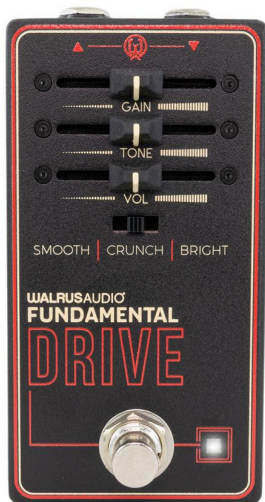

Walrus Audio Fundamental DRIVE

Effektgerät / E - Gitarre

- * 6,3 mm Mono-Klinke
 - * Three-mode Overdrive pedal
 - * Wide range of tones thanks to 3 distinct modes
 - * 3 overdrive modes with different clipping modes: Smooth, Crunch, Bright
 - * Smooth: Soft clipping silicon diodes. Clean and smooth.
 - * Crunch: Soft and Hard clipping silicon diodes with slight low-end boost. Crunchy and edgy.
 - * Bright: Soft and Hard clipping diodes of “Crunch” mode with pre-clipping low-end cut. Bright and glassy.
 - * Simplified controls to make it easy for newer pedal users to dial in precise and emotional sounds
 - * Textured black finish with red and off white ink
 - * Diecast enclosure size: 11.43 x 6.1 x 5.8 cm
 - * Power requirement: 9V DC 100mA
 - * The use of an isolated power supply is recommended
 - * Power Supply not included
 - * Designed and assembled at Walrus Audio HQ in OKC, USA.
- Hinweis: Batteriebetrieb wird nicht unterstützt

- Art des Gerätes: Pedal
- Overdrive Modi Smooth, Crunch und Bright
- Geeignet für: E-Gitarre

109,00

UVP

Unverbindliche Preisempfehlung des Herstellers.

99,00

Barpreis

Bei Sofortkauf können wir Ihnen das Instrument zu diesem Sonderpreis anbieten! Selbstverständlich mit Preisgarantie: