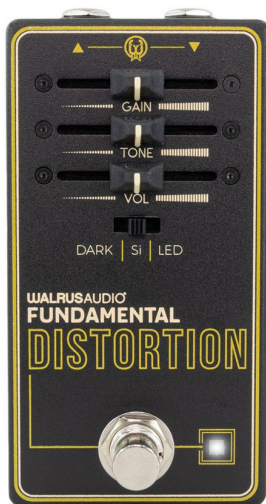

Walrus Audio Fundamental DISTORTION

Effektgerät / E - Gitarre

- * Three-mode Distortion pedal
 - * Wide range of sounds from dark and doom to sharp cutting leads
 - * 3 distortion modes with distinct flavors: Dark, Si, LED
 - * Dark mode: Asymmetric clipping silicon diodes. Dark and dynamic.
 - * Si mode: Hard clipping silicon diodes. Chunchy and compressed.
 - * LED: Hard clipping LED diodes. Crunchy and dynamic.
 - * Simplified controls to make it easy for newer pedal users to dial in precise and emotional sounds
 - * Textured black finish with yellow and off white ink
 - * Diecast enclosure size: 11.43 x 6.1 x 5.8 cm
 - * Power requirement: 9V DC 100mA
 - * The use of an isolated power supply is recommended
 - * Power Supply not included
 - * Designed and assembled at Walrus Audio HQ in OKC, USA.
 - * Maße 11,1 x 6 x 6 cm
 - * Gewicht 200 g
- Hinweis: Batteriebetrieb wird nicht unterstützt

- Art des Gerätes: Pedal
- Effekttyp / Funktion: Overdrive / Distortion / Fuzz
- Geeignet für: E-Gitarre

109,00

UVP

Unverbindliche Preisempfehlung des Herstellers.

99,00

Barpreis

Bei Sofortkauf können wir Ihnen das Instrument zu diesem Sonderpreis anbieten! Selbstverständlich mit Preisgarantie: