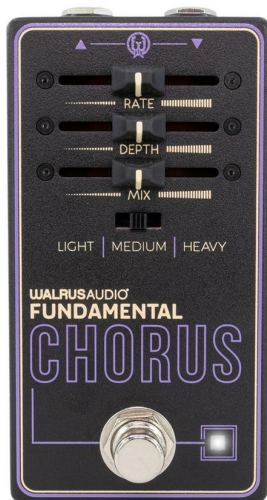

# Walrus Audio Fundamental CHORUS

Effektgerät / E - Gitarre ( )

- \* Digital Chorus with 3 selectable algorithms
- \* Emulates classic analog bucket-brigade chorus
- \* Get sounds ranging from gentle modulation to 80s tri-chorus
- \* 3 chorus algorithms: Light, Medium, Heavy
- \* Light: emulates traditional analog chorus. Warm, lush and organic tones.
- \* Medium: adds multiple taps to further modulate a classic chorus.
- \* Heavy: emulates a classic 80s effect, the LCR tri-chorus, which is known for its rich and complex modulated sound.
- \* Simplified controls to make it easy for newer pedal users to dial in precise and emotional sounds
- \* Textured black finish with purple and off white ink
- \* Diecast enclosure size: 11.43 x 6.1 x 5.8 cm
- \* Power requirement: 9V DC 100mA
- \* The use of an isolated power supply is recommended
- \* Power Supply not included
- \* Designed and assembled at Walrus Audio HQ in OKC, USA.
- \* Hinweis: Batteriebetrieb wird nicht unterstützt

- Art des Gerätes: Pedal
- Effektyp / Funktion: Chorus
- Geeignet für: E-Gitarre

145,00

UVP

Unverbindliche Preisempfehlung des Herstellers.

143,00

Barpreis

Bei Sofortkauf können wir Ihnen das Instrument zu diesem Sonderpreis anbieten! Selbstverständlich mit Preisgarantie: