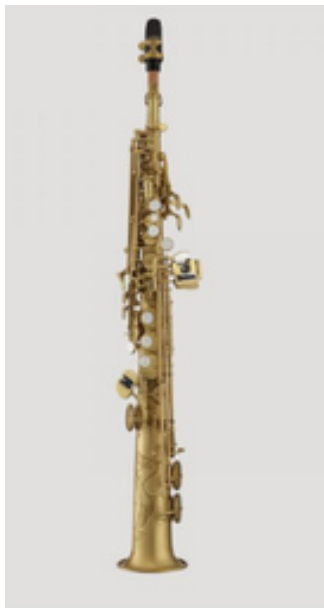

Antigua SS 4290 CB CH

Sopran - Saxophon (classic brush Finish, inkl. Canvas Case)

Antigua Sopran-Saxophon SS 4290 CB CH -
Classic Brush, inkl. KofferSERIES
Antigua Pro KEY
Bb NECK
Curved & straight interchangeable necks,
yellow brass BODY
One piece, yellow brass. Option: The SS4290 is
available with a red brass body
(SS4290RLQ). CONSTRUCTION
Fully ribbed PADS & RESONATORS
PISONI pads & metal resonators BELL
DECORATION
Hand engraved
Professional musicians search for an instrument
they can develop a special bond with, one that
becomes an extension of themselves. The
Antigua SS4290LQ is the horn to fill that role.
Contemporary design, premium materials,
impeccable craftsmanship and road-worthy
reliability team up to make the SS4290LQ a
classic. From the closely guarded processes of
annealing the body, the shape of the bore, the
size and placement of the body ribs, to balanced
spring tensions, no amount of detail is spared in
the making of the SS4290LQ. To enhance the
versatility of the SS4290LQ we include both
straight and curved necks, as well as a high G
key. To cap it off, the Antigua SS4290LQ
receives exquisite hand engraving and is
available in a variety of beautiful finishes.

Wir haben jahrelange Erfahrung in der
Betreuung von Bläserklassen und stehen Ihnen
daher jederzeit gerne mit Rat und Tat zur Seite!

Sprechen Sie uns gerne vor Ort direkt an!

Fortsetzung auf Seite 2

- Art: Sopran gerade
- Korpusmaterial: Messing
- Oberfläche/Finish: Goldlack gebürstet
- Option: Instrumentenpass: 50,- EUR
- Service: Wir sind zertifizierter Yamaha
Bläserklassen Systempartner!